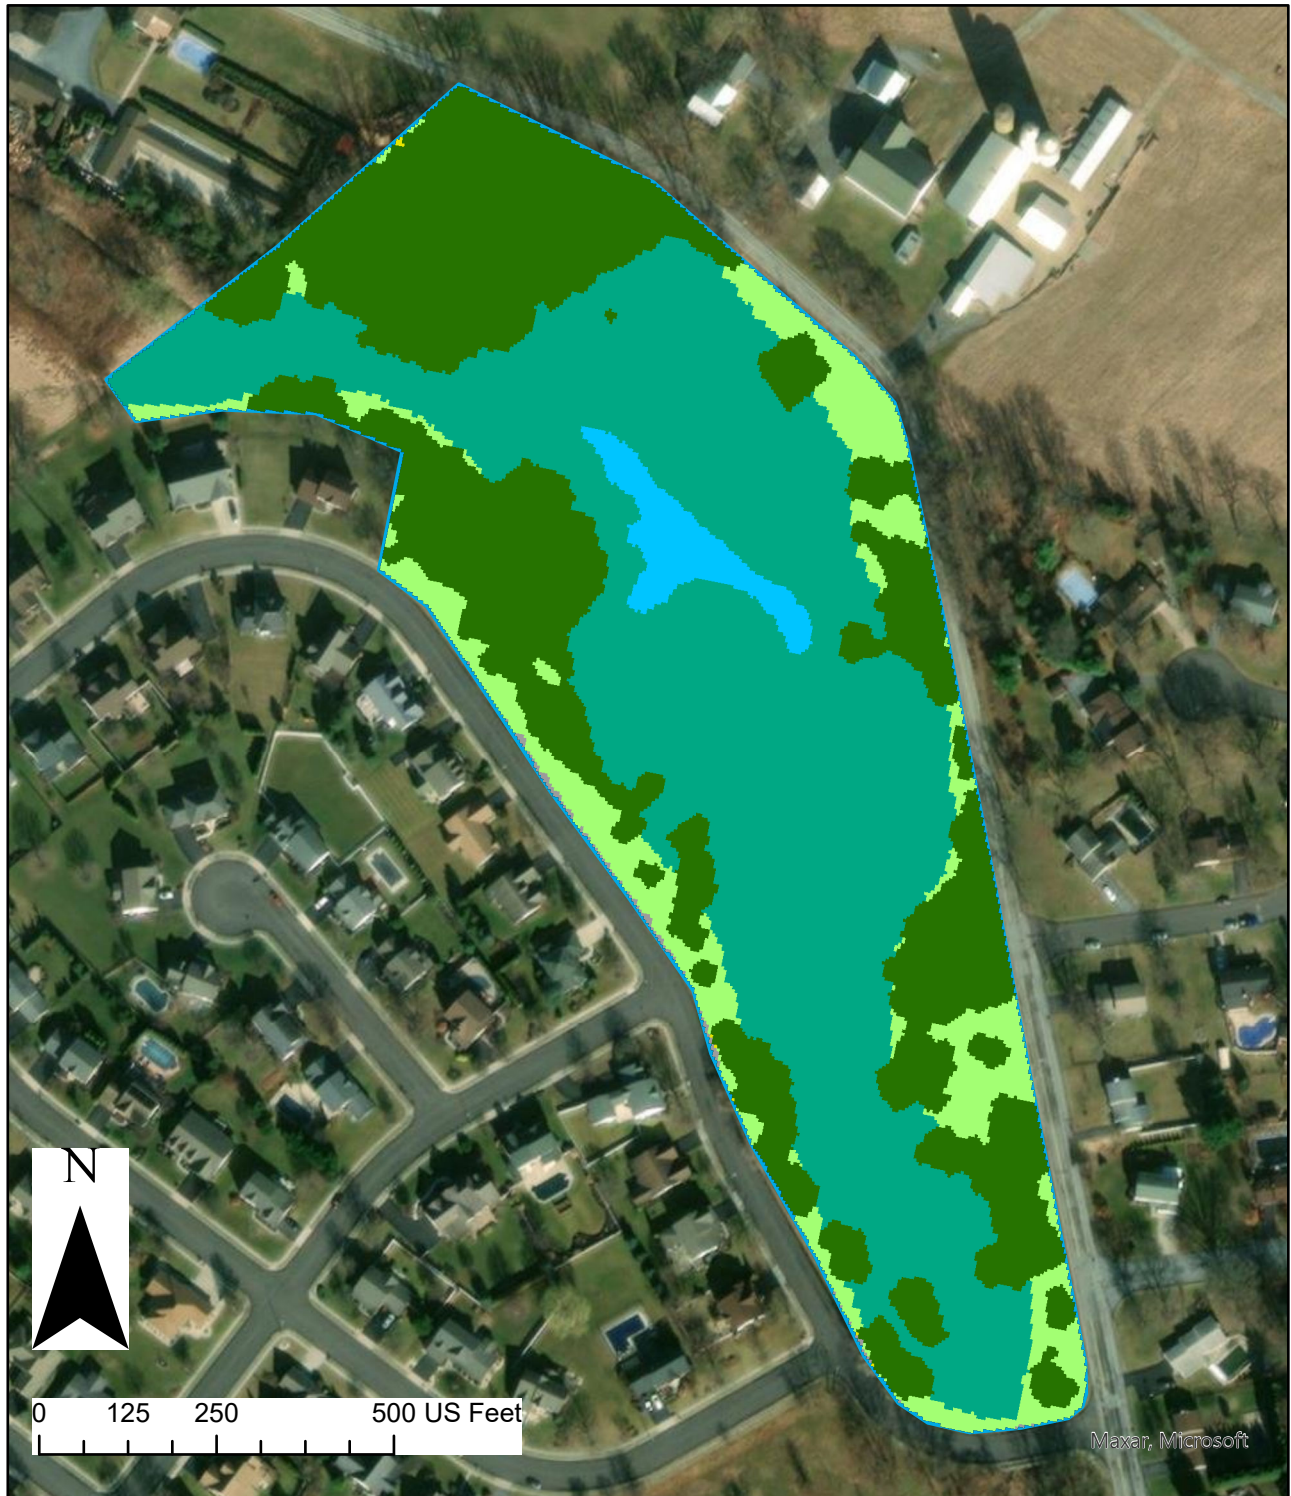

Trout Run Nature Preserve Ecosystems Map Year- 2022

Trout Run Ecosystems

-  Water
-  Emergent Wetland
-  Forest
-  Field/Edge
-  Pavement
-  Roadside
-  Trout Run Boundary

Appalachian Audubon Society

PO Box 234 • Camp Hill, PA • 17001
www.appalachianaudubon.org